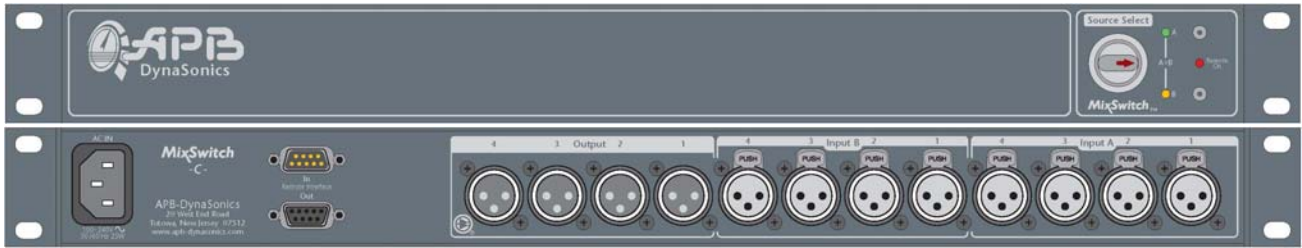

Introduced at InfoComm 2010, the new ProSpec line includes both 8 Mic/Line by 3 output (Left-Right-Center) and 4 Mix/Line + 4 Stereo Line input by 3 output (Left-Right-Center) single rack space mixers intended for commercial AV applications. Typical of APB, these will maintain the same high quality audio and build standards of the company's desktop products including the use of Burr-Brown mic pre-amplifiers.

Also introduced are two 2-rack space ProSpec rack mount mixers, one of which includes the ability for automatic or manual microphone and line level control on a per channel basis. Both of these ProSpec models include 6 mic/line channels, each with a variable high pass filter linked to the channels Low Frequency EQ frequency setting. Both L-R and Mono (Center) mix buses are provided, including the two stereo line input channels. Limiters are provided on all primary outputs. Stereo and USB digital line inputs and outputs are also provided.

MixSwitch-C (Key Switched version also available) Console switching device.

ProSpec 1U8M (8 Mic/Line Input Mixer - Left, Right, and Mono (Center) Outputs).

ProSpec 1U4M4S (4 Mic/Line / 4 Stereo Line Input Mixer - Left, Right, and Mono (Center) Outputs).

ProSpec 2U6M2S (6 Mic/Line / 2 Stereo Line Input Mixer with EQ. Left, Right, Center, Aux and summed outputs with limiters).

ProSpec 2U6M2S-AM (Automatic Mic Mixer: 6 Mic/Line / 2 Stereo Line Input Mixer with EQ..Left, Right, Center, Aux and summed outputs.